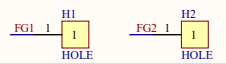

SENGREAT

Guangxi Guilin Shengui Science & Technology Co., Ltd	
TITLE: BME280 Environmental Sensor	
DRAWER: Peter	APPROVER: Andy Li
REV: V1.1	DATE: 04/11/2022
SIZE: A4_portrait	SHEET: 1/1

Date	Rev	Change descriptions	Changer	Approver