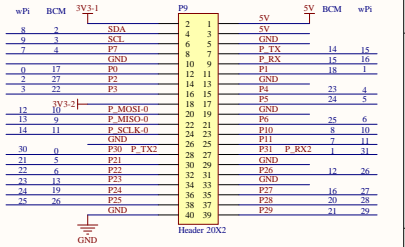

SEENGRAT

Guangxi Guilin Shengui Science & Technology Co., Ltd

TITLE: RS485-Dual-CAN-1
 DRAWER: Peter APPROVER: Andy Li
 REV: V1.2 DATE: 2023/5/5
 SIZE: A3_portrait SHEET: 1/1

Date	Rev	Change descriptions	Changer	Approver