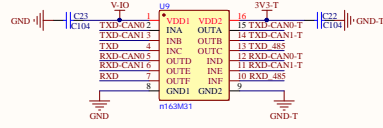

SEENGRAT

Guangxi Guilin Shengui Science & Technology Co., Ltd

TITLE: RS485-Dual-CAN-1
 DRAWER: Peter APPROVER: Andy Li
 REV: V1.2 DATE: 2023/5/5
 SIZE: A3_portrait SHEET: 1/1

Date	Rev	Change descriptions	Changer	Approver