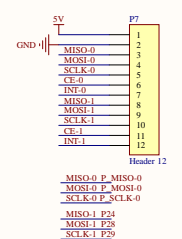

SEENGRAT

Guangxi Guilin Shengui Science & Technology Co., Ltd

TITLE: RS485-Dual-CAN-1
 DRAWER: Peter APPROVER: Andy Li
 REV: V1.2 DATE: 2023/5/5
 SIZE: A3_portrait SHEET: 1/1

Date	Rev	Change descriptions	Changer	Approver