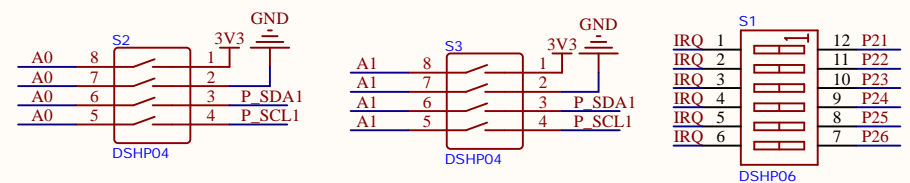

双排插装排母2\*20 40PIN 2.54间距

Guangxi Guilin Shengui Science & Technology Co., Ltd					
TITLE: SG-SE-E752					
DRAWER: Peter			APPROVER: Andy Li		
REV: V1.1			DATE: 2023/4/6		
Date	Rev	Change descriptions	Changer	Approver	SIZE: A4
					SHEET: 1/1