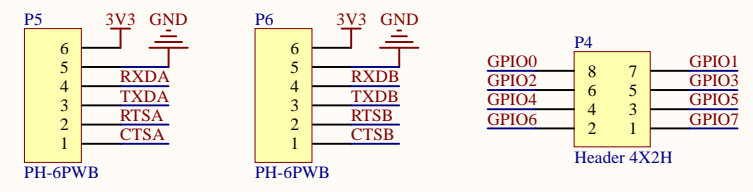

双排插装排母2\*20 40PIN 2.54间距

Guangxi Guilin Shengui Science & Technology Co., Ltd					
TITLE: SG-SE-E752					
DRAWER: Peter			APPROVER: Andy Li		
REV: V1.1			DATE: 2023/4/6		
Date	Rev	Change descriptions	Changer	Approver	SIZE: A4
					SHEET: 1/1