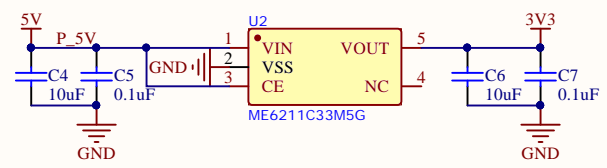

双排插装排母2\*20 40PIN 2.54间距

Guangxi Guilin Shengui Science & Technology Co., Ltd					
TITLE: SG-SE-E752					
DRAWER: Peter			APPROVER: Andy Li		
REV: V1.1			DATE: 2023/4/6		
Date	Rev	Change descriptions	Changer	Approver	SIZE: A4
					SHEET: 1/1