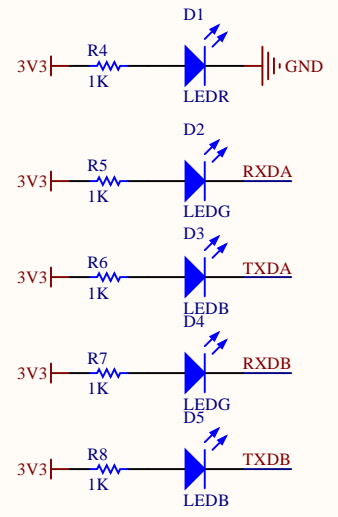

双排插装排母2\*20 40PIN 2.54间距

Guangxi Guilin Shengui Science & Technology Co., Ltd					
TITLE: SG-SE-E752					
DRAWER: Peter			APPROVER: Andy Li		
REV: V1.1			DATE: 2023/4/6		
Date	Rev	Change descriptions	Changer	Approver	SIZE: A4
					SHEET: 1/1