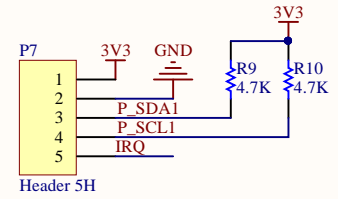

双排插装排母2\*20 40PIN 2.54间距

Guangxi Guilin Shengui Science & Technology Co., Ltd					
TITLE: SG-SE-E752					
DRAWER: Peter			APPROVER: Andy Li		
REV: V1.1			DATE: 2023/4/6		
Date	Rev	Change descriptions	Changer	Approver	SIZE: A4
					SHEET: 1/1