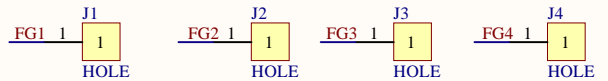

双排插装排母2\*20 40PIN 2.54间距

Guangxi Guilin Shengui Science & Technology Co., Ltd					
TITLE: SG-SE-E752					
DRAWER: Peter			APPROVER: Andy Li		
REV: V1.1			DATE: 2023/4/6		
Date	Rev	Change descriptions	Changer	Approver	SIZE: A4
					SHEET: 1/1